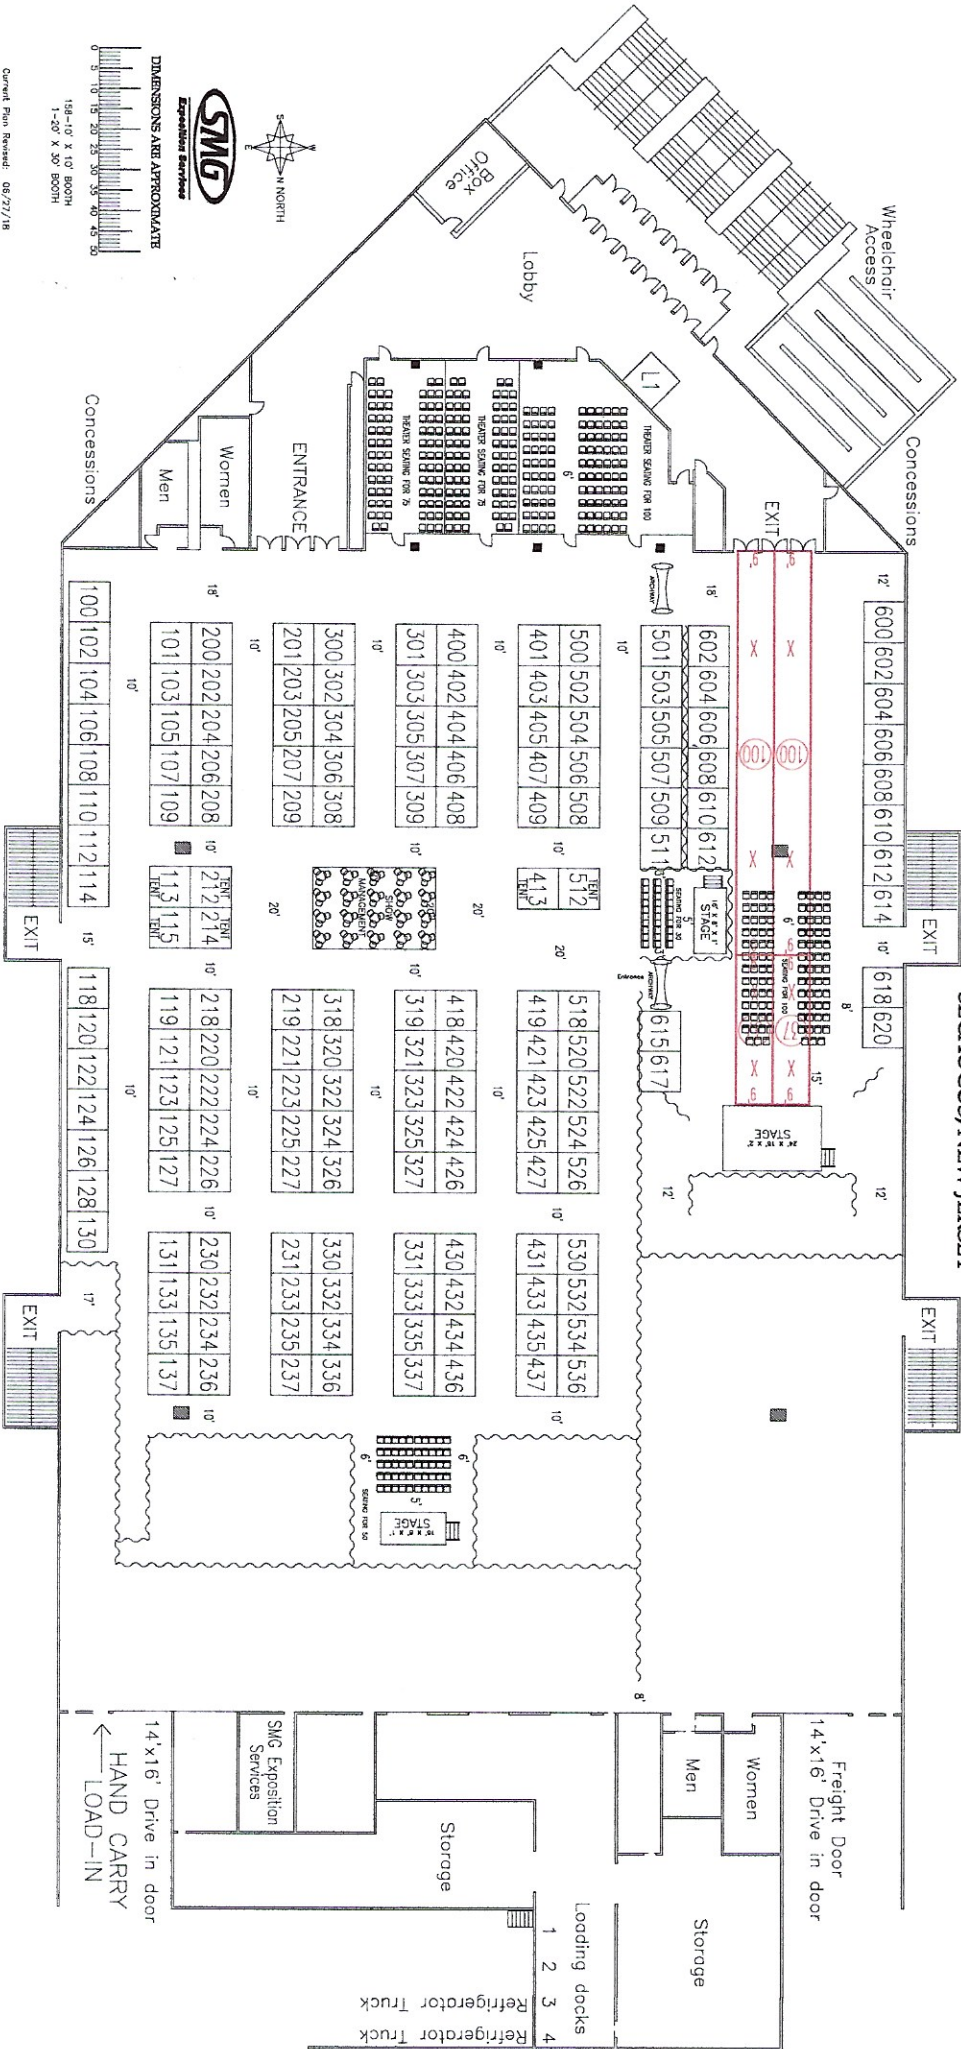

WORLD OF LATINO CUISINE FOOD PRODUCT AND BEVERAGE TRADE SHOW

MEADOWLANDS EXPOSITION CENTER
SECAUCUS, NEW JERSEY

 Exhibition Services
 DIMENSIONS ARE APPROXIMATE
 1/8"=10' X 10' BOOTH
 1-200' X 300' BOOTH
 Current Plan Revised: 06/27/16